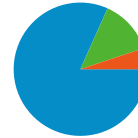

Search Engines	66,443.00 (81.70%)
Referring Sites	10,748.00 (13.22%)
Direct Traffic	4,139.00 (5.09%)

Top Traffic Sources

Sources	Visits	% visits	Keywords	Visits	% visits
google (organic)	65,865	80.98%	anatomia da mama	1,923	2.89%
(direct) ((none))	4,143	5.09%	aleitamento materno	1,864	2.81%
images.google.com.br (referral)	3,424	4.21%	amamentar	1,318	1.98%
sosamamentacao.org.pt	2,717	3.34%	fisiologia da mama	1,107	1.67%
images.google.pt (referral)	666	0.82%	ementas saudaveis	1,036	1.56%