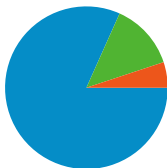

Site Usage

81,330 Visits

66.52% Bounce Rate

236,994 Pageviews

00:02:29 Avg. Time on Site

2.91 Pages/Visit

84.03% % New Visits

Visitors Overview

Visitors
68,353

Map Overlay world

Traffic Sources Overview

- **Search Engines**
66,443.00 (81.70%)
- **Referring Sites**
10,748.00 (13.22%)
- **Direct Traffic**
4,139.00 (5.09%)

Content Overview

Pages	Pageviews	% Pageviews
/ProfissionaisdeSa%C3%BAde/	11,098	4.68%
/	8,900	3.76%
/ProfissionaisdeSa%C3%BAde/	4,620	1.95%
/ProfissionaisdeSa%C3%BAde/	4,607	1.94%
/ProfissionaisdeSa%C3%BAde/	3,928	1.66%

68,353 people visited this site

 **81,330 Visits**

 **68,353 Absolute Unique Visitors**

 **236,994 Pageviews**

 **2.91 Average Pageviews**

 **00:02:29 Time on Site**

 **66.52% Bounce Rate**

 **84.03% New Visits**

81,330 visits came from 79 countries/territories

Site Usage

Visits	Pages/Visit	Avg. Time on Site	% New Visits	Bounce Rate	
81,330 % of Site Total: 100.00%	2.91 Site Avg: 2.91 (0.00%)	00:02:29 Site Avg: 00:02:29 (0.00%)	84.22% Site Avg: 84.03% (0.23%)	66.52% Site Avg: 66.52% (0.00%)	
Country/Territory	Visits	Pages/Visit	Avg. Time on Site	% New Visits	Bounce Rate
Brazil	53,642	2.31	00:02:06	87.88%	70.73%
Portugal	25,288	4.24	00:03:20	76.22%	57.20%
United States	469	2.06	00:01:46	90.41%	73.13%
Japan	252	2.38	00:01:44	90.87%	68.65%
United Kingdom	172	2.60	00:02:03	88.95%	68.60%
Mozambique	164	2.24	00:02:52	85.98%	72.56%
Spain	122	2.52	00:01:41	80.33%	66.39%
Switzerland	120	3.30	00:01:50	93.33%	64.17%
France	110	2.62	00:02:27	89.09%	67.27%
Angola	110	1.59	00:01:44	90.00%	81.82%