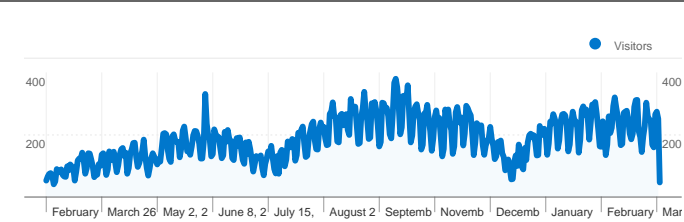

Site Usage

81,330 Visits

66.52% Bounce Rate

236,994 Pageviews

00:02:29 Avg. Time on Site

2.91 Pages/Visit

84.03% % New Visits

Visitors Overview

Visitors
68,353

Map Overlay world

Traffic Sources Overview

- **Search Engines**
66,443.00 (81.70%)
- **Referring Sites**
10,748.00 (13.22%)
- **Direct Traffic**
4,139.00 (5.09%)

Content Overview

Pages	Pageviews	% Pageviews
/ProfissionaisdeSa%C3%BAde/	11,098	4.68%
/	8,900	3.76%
/ProfissionaisdeSa%C3%BAde/	4,620	1.95%
/ProfissionaisdeSa%C3%BAde/	4,607	1.94%
/ProfissionaisdeSa%C3%BAde/	3,928	1.66%

68,353 people visited this site

 **81,330 Visits**

 **68,353 Absolute Unique Visitors**

 **236,994 Pageviews**

 **2.91 Average Pageviews**

 **00:02:29 Time on Site**

 **66.52% Bounce Rate**

 **84.03% New Visits**

81,330 visits came from 79 countries/territories

Site Usage

Visits	Pages/Visit	Avg. Time on Site	% New Visits	Bounce Rate	
81,330 % of Site Total: 100.00%	2.91 Site Avg: 2.91 (0.00%)	00:02:29 Site Avg: 00:02:29 (0.00%)	84.22% Site Avg: 84.03% (0.23%)	66.52% Site Avg: 66.52% (0.00%)	
Country/Territory	Visits	Pages/Visit	Avg. Time on Site	% New Visits	Bounce Rate
Brazil	53,642	2.31	00:02:06	87.88%	70.73%
Portugal	25,288	4.24	00:03:20	76.22%	57.20%
United States	469	2.06	00:01:46	90.41%	73.13%
Japan	252	2.38	00:01:44	90.87%	68.65%
United Kingdom	172	2.60	00:02:03	88.95%	68.60%
Mozambique	164	2.24	00:02:52	85.98%	72.56%
Spain	122	2.52	00:01:41	80.33%	66.39%
Switzerland	120	3.30	00:01:50	93.33%	64.17%
France	110	2.62	00:02:27	89.09%	67.27%
Angola	110	1.59	00:01:44	90.00%	81.82%