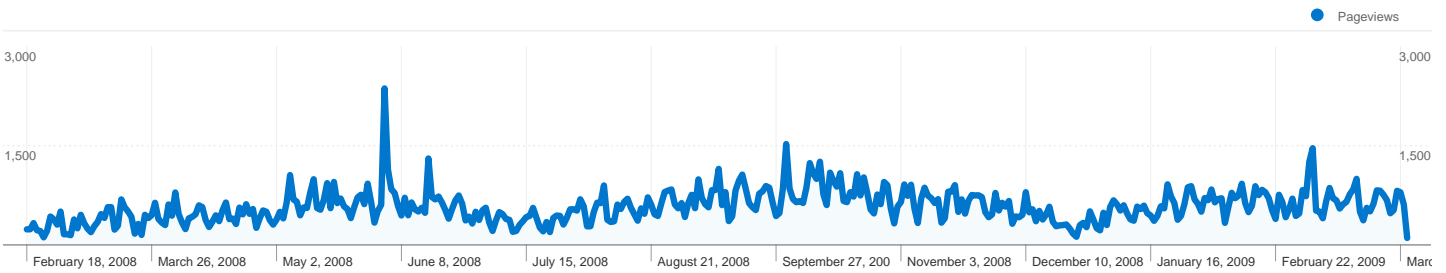

Site Usage

81,330 Visits

66.52% Bounce Rate

236,994 Pageviews

00:02:29 Avg. Time on Site

2.91 Pages/Visit

84.03% % New Visits

Visitors Overview

68,353 people visited this site

 **81,330 Visits**

 **68,353 Absolute Unique Visitors**

 **236,994 Pageviews**

 **2.91 Average Pageviews**

 **00:02:29 Time on Site**

 **66.52% Bounce Rate**

 **84.03% New Visits**

All traffic sources sent a total of 81,330 visits

Search Engines	66,443.00 (81.70%)
Referring Sites	10,748.00 (13.22%)
Direct Traffic	4,139.00 (5.09%)

Top Traffic Sources

Sources	Visits	% visits	Keywords	Visits	% visits
google (organic)	65,865	80.98%	anatomia da mama	1,923	2.89%
(direct) ((none))	4,143	5.09%	aleitamento materno	1,864	2.81%
images.google.com.br (referral)	3,424	4.21%	amamentar	1,318	1.98%
sosamamentacao.org.pt	2,717	3.34%	fisiologia da mama	1,107	1.67%
images.google.pt (referral)	666	0.82%	ementas saudaveis	1,036	1.56%

81,330 visits came from 79 countries/territories

Site Usage

Visits	Pages/Visit	Avg. Time on Site	% New Visits	Bounce Rate	
81,330 % of Site Total: 100.00%	2.91 Site Avg: 2.91 (0.00%)	00:02:29 Site Avg: 00:02:29 (0.00%)	84.22% Site Avg: 84.03% (0.23%)	66.52% Site Avg: 66.52% (0.00%)	
Country/Territory	Visits	Pages/Visit	Avg. Time on Site	% New Visits	Bounce Rate
Brazil	53,642	2.31	00:02:06	87.88%	70.73%
Portugal	25,288	4.24	00:03:20	76.22%	57.20%
United States	469	2.06	00:01:46	90.41%	73.13%
Japan	252	2.38	00:01:44	90.87%	68.65%
United Kingdom	172	2.60	00:02:03	88.95%	68.60%
Mozambique	164	2.24	00:02:52	85.98%	72.56%
Spain	122	2.52	00:01:41	80.33%	66.39%
Switzerland	120	3.30	00:01:50	93.33%	64.17%
France	110	2.62	00:02:27	89.09%	67.27%
Angola	110	1.59	00:01:44	90.00%	81.82%