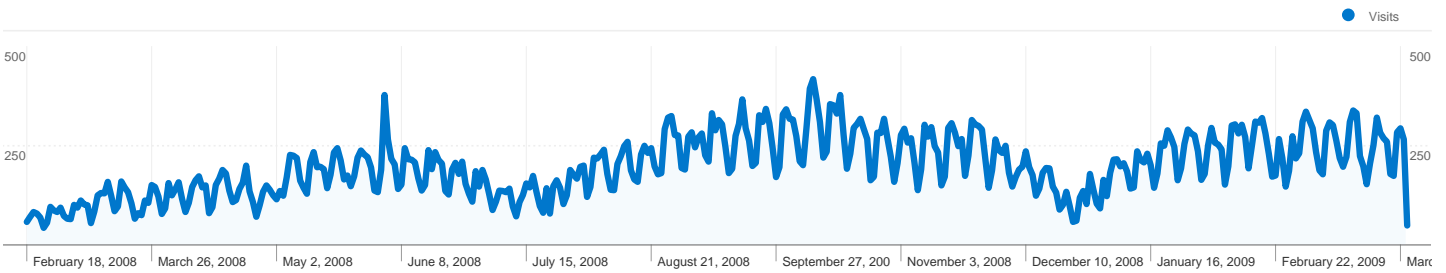

Site Usage

81,330 Visits

66.52% Bounce Rate

236,994 Pageviews

00:02:29 Avg. Time on Site

2.91 Pages/Visit

84.03% % New Visits

Visitors Overview

68,353 people visited this site

 **81,330 Visits**

 **68,353 Absolute Unique Visitors**

 **236,994 Pageviews**

 **2.91 Average Pageviews**

 **00:02:29 Time on Site**

 **66.52% Bounce Rate**

 **84.03% New Visits**

All traffic sources sent a total of 81,330 visits

Search Engines	66,443.00 (81.70%)
Referring Sites	10,748.00 (13.22%)
Direct Traffic	4,139.00 (5.09%)

Top Traffic Sources

Sources	Visits	% visits	Keywords	Visits	% visits
google (organic)	65,865	80.98%	anatomia da mama	1,923	2.89%
(direct) ((none))	4,143	5.09%	aleitamento materno	1,864	2.81%
images.google.com.br (referral)	3,424	4.21%	amamentar	1,318	1.98%
sosamamentacao.org.pt	2,717	3.34%	fisiologia da mama	1,107	1.67%
images.google.pt (referral)	666	0.82%	ementas saudaveis	1,036	1.56%

81,330 visits came from 79 countries/territories

Site Usage

Visits	Pages/Visit	Avg. Time on Site	% New Visits	Bounce Rate	
81,330 % of Site Total: 100.00%	2.91 Site Avg: 2.91 (0.00%)	00:02:29 Site Avg: 00:02:29 (0.00%)	84.22% Site Avg: 84.03% (0.23%)	66.52% Site Avg: 66.52% (0.00%)	
Country/Territory	Visits	Pages/Visit	Avg. Time on Site	% New Visits	Bounce Rate
Brazil	53,642	2.31	00:02:06	87.88%	70.73%
Portugal	25,288	4.24	00:03:20	76.22%	57.20%
United States	469	2.06	00:01:46	90.41%	73.13%
Japan	252	2.38	00:01:44	90.87%	68.65%
United Kingdom	172	2.60	00:02:03	88.95%	68.60%
Mozambique	164	2.24	00:02:52	85.98%	72.56%
Spain	122	2.52	00:01:41	80.33%	66.39%
Switzerland	120	3.30	00:01:50	93.33%	64.17%
France	110	2.62	00:02:27	89.09%	67.27%
Angola	110	1.59	00:01:44	90.00%	81.82%