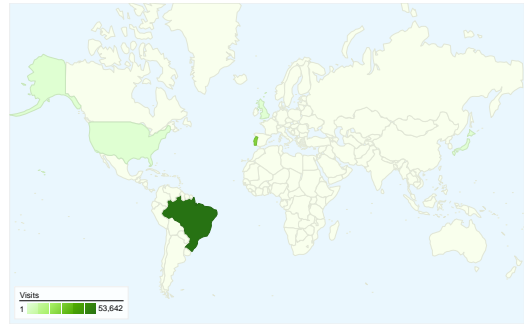

Site Usage

81,330 Visits

66.52% Bounce Rate

236,994 Pageviews

00:02:29 Avg. Time on Site

2.91 Pages/Visit

84.03% % New Visits

Visitors Overview

Visitors
68,353

Map Overlay world

Traffic Sources Overview

- **Search Engines**
66,443.00 (81.70%)
- **Referring Sites**
10,748.00 (13.22%)
- **Direct Traffic**
4,139.00 (5.09%)

Content Overview

Pages	Pageviews	% Pageviews
/ProfissionaisdeSa%C3%BAde/	11,098	4.68%
/	8,900	3.76%
/ProfissionaisdeSa%C3%BAde/	4,620	1.95%
/ProfissionaisdeSa%C3%BAde/	4,607	1.94%
/ProfissionaisdeSa%C3%BAde/	3,928	1.66%

All traffic sources sent a total of 81,330 visits

Search Engines	66,443.00 (81.70%)
Referring Sites	10,748.00 (13.22%)
Direct Traffic	4,139.00 (5.09%)

Top Traffic Sources

Sources	Visits	% visits	Keywords	Visits	% visits
google (organic)	65,865	80.98%	anatomia da mama	1,923	2.89%
(direct) ((none))	4,143	5.09%	aleitamento materno	1,864	2.81%
images.google.com.br (referral)	3,424	4.21%	amamentar	1,318	1.98%
sosamamentacao.org.pt	2,717	3.34%	fisiologia da mama	1,107	1.67%
images.google.pt (referral)	666	0.82%	ementas saudaveis	1,036	1.56%

81,330 visits came from 79 countries/territories

Site Usage

Visits	Pages/Visit	Avg. Time on Site	% New Visits	Bounce Rate	
81,330 % of Site Total: 100.00%	2.91 Site Avg: 2.91 (0.00%)	00:02:29 Site Avg: 00:02:29 (0.00%)	84.22% Site Avg: 84.03% (0.23%)	66.52% Site Avg: 66.52% (0.00%)	
Country/Territory	Visits	Pages/Visit	Avg. Time on Site	% New Visits	Bounce Rate
Brazil	53,642	2.31	00:02:06	87.88%	70.73%
Portugal	25,288	4.24	00:03:20	76.22%	57.20%
United States	469	2.06	00:01:46	90.41%	73.13%
Japan	252	2.38	00:01:44	90.87%	68.65%
United Kingdom	172	2.60	00:02:03	88.95%	68.60%
Mozambique	164	2.24	00:02:52	85.98%	72.56%
Spain	122	2.52	00:01:41	80.33%	66.39%
Switzerland	120	3.30	00:01:50	93.33%	64.17%
France	110	2.62	00:02:27	89.09%	67.27%
Angola	110	1.59	00:01:44	90.00%	81.82%