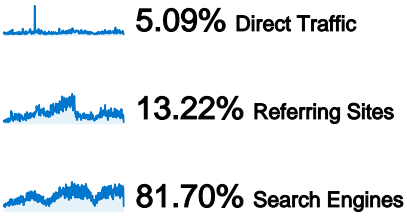

Search Engines	66,443.00 (81.70%)
Referring Sites	10,748.00 (13.22%)
Direct Traffic	4,139.00 (5.09%)

Top Traffic Sources

Sources	Visits	% visits	Keywords	Visits	% visits
google (organic)	65,865	80.98%	anatomia da mama	1,923	2.89%
(direct) ((none))	4,143	5.09%	aleitamento materno	1,864	2.81%
images.google.com.br (referral)	3,424	4.21%	amamentar	1,318	1.98%
sosamamentacao.org.pt	2,717	3.34%	fisiologia da mama	1,107	1.67%
images.google.pt (referral)	666	0.82%	ementas saudaveis	1,036	1.56%