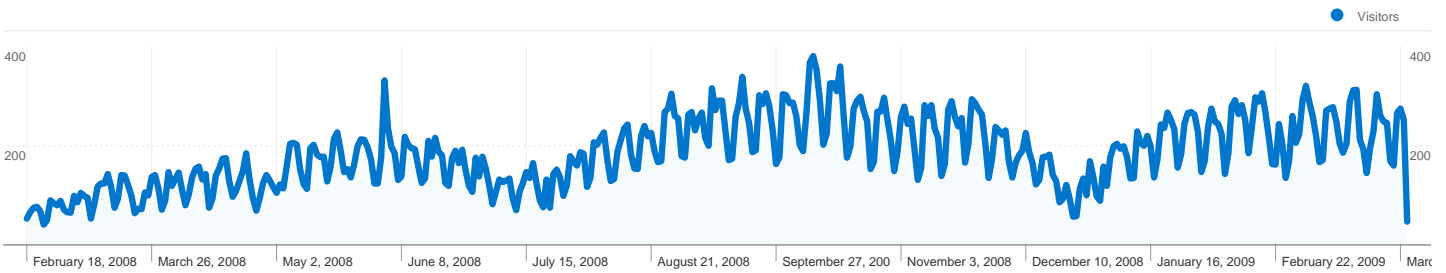

Site Usage

81,330 Visits

66.52% Bounce Rate

236,994 Pageviews

00:02:29 Avg. Time on Site

2.91 Pages/Visit

84.03% % New Visits

Visitors Overview

Visitors
68,353

Map Overlay world

Traffic Sources Overview

- **Search Engines**
66,443.00 (81.70%)
- **Referring Sites**
10,748.00 (13.22%)
- **Direct Traffic**
4,139.00 (5.09%)

Content Overview

Pages	Pageviews	% Pageviews
/ProfissionaisdeSa%C3%BAde/	11,098	4.68%
/	8,900	3.76%
/ProfissionaisdeSa%C3%BAde/	4,620	1.95%
/ProfissionaisdeSa%C3%BAde/	4,607	1.94%
/ProfissionaisdeSa%C3%BAde/	3,928	1.66%

68,353 people visited this site

 **81,330 Visits**

 **68,353 Absolute Unique Visitors**

 **236,994 Pageviews**

 **2.91 Average Pageviews**

 **00:02:29 Time on Site**

 **66.52% Bounce Rate**

 **84.03% New Visits**

81,330 visits came from 79 countries/territories

Site Usage

Visits	Pages/Visit	Avg. Time on Site	% New Visits	Bounce Rate	
81,330 % of Site Total: 100.00%	2.91 Site Avg: 2.91 (0.00%)	00:02:29 Site Avg: 00:02:29 (0.00%)	84.22% Site Avg: 84.03% (0.23%)	66.52% Site Avg: 66.52% (0.00%)	
Country/Territory	Visits	Pages/Visit	Avg. Time on Site	% New Visits	Bounce Rate
Brazil	53,642	2.31	00:02:06	87.88%	70.73%
Portugal	25,288	4.24	00:03:20	76.22%	57.20%
United States	469	2.06	00:01:46	90.41%	73.13%
Japan	252	2.38	00:01:44	90.87%	68.65%
United Kingdom	172	2.60	00:02:03	88.95%	68.60%
Mozambique	164	2.24	00:02:52	85.98%	72.56%
Spain	122	2.52	00:01:41	80.33%	66.39%
Switzerland	120	3.30	00:01:50	93.33%	64.17%
France	110	2.62	00:02:27	89.09%	67.27%
Angola	110	1.59	00:01:44	90.00%	81.82%