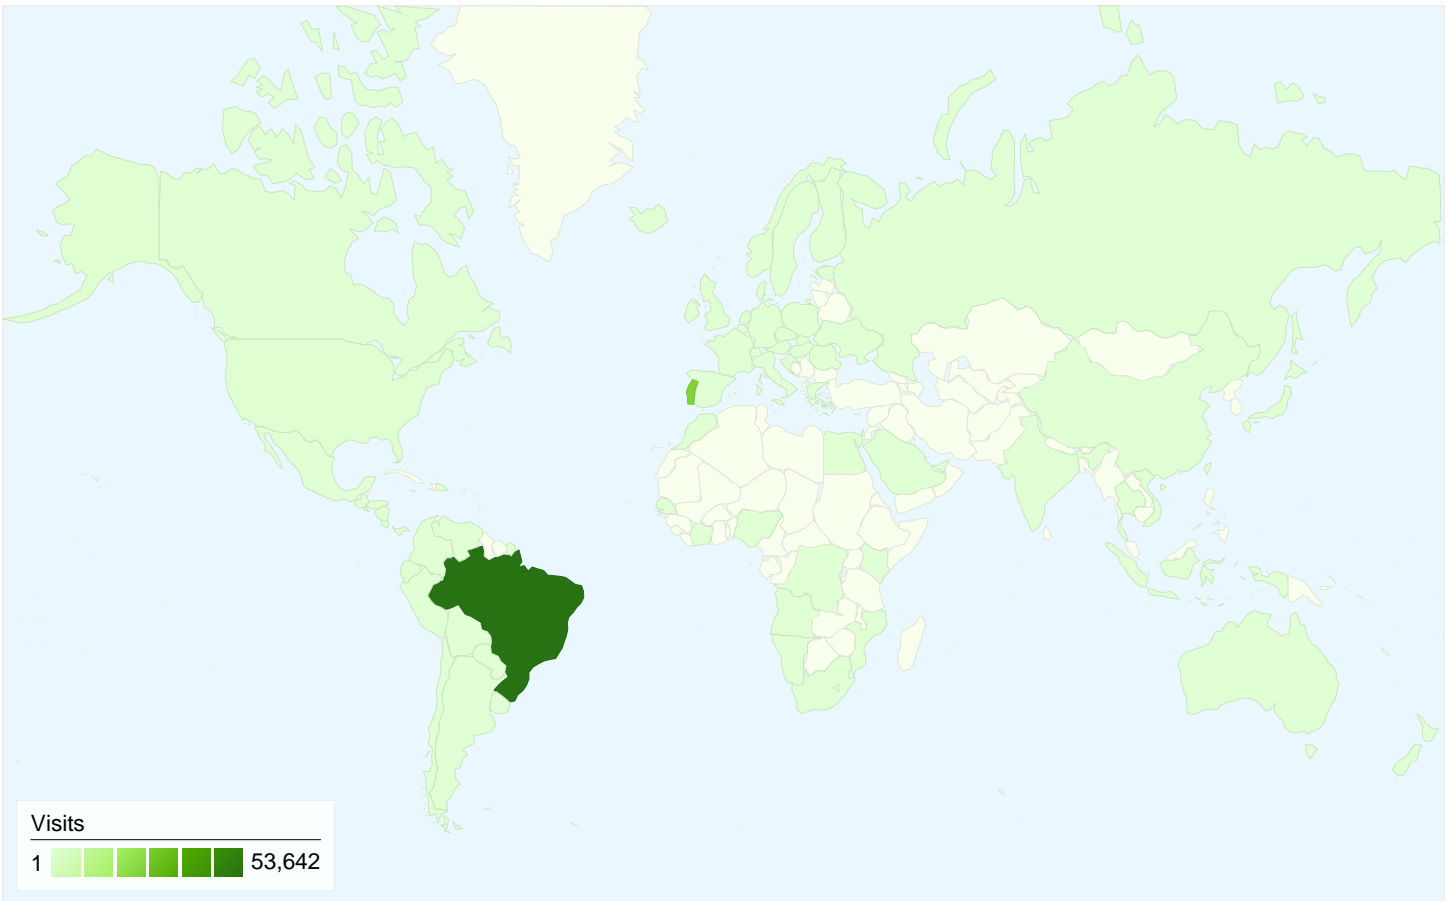

Visitors
68,353

Map Overlay world

Traffic Sources Overview

- **Search Engines**
66,443.00 (81.70%)
- **Referring Sites**
10,748.00 (13.22%)
- **Direct Traffic**
4,139.00 (5.09%)

Content Overview

Pages	Pageviews	% Pageviews
/ProfissionaisdeSa%C3%BAde/	11,098	4.68%
/	8,900	3.76%
/ProfissionaisdeSa%C3%BAde/	4,620	1.95%
/ProfissionaisdeSa%C3%BAde/	4,607	1.94%
/ProfissionaisdeSa%C3%BAde/	3,928	1.66%

68,353 people visited this site

 **81,330 Visits**

 **68,353 Absolute Unique Visitors**

 **236,994 Pageviews**

 **2.91 Average Pageviews**

 **00:02:29 Time on Site**

 **66.52% Bounce Rate**

 **84.03% New Visits**

All traffic sources sent a total of 81,330 visits

Search Engines	66,443.00 (81.70%)
Referring Sites	10,748.00 (13.22%)
Direct Traffic	4,139.00 (5.09%)

Top Traffic Sources

Sources	Visits	% visits	Keywords	Visits	% visits
google (organic)	65,865	80.98%	anatomia da mama	1,923	2.89%
(direct) ((none))	4,143	5.09%	aleitamento materno	1,864	2.81%
images.google.com.br (referral)	3,424	4.21%	amamentar	1,318	1.98%
sosamamentacao.org.pt	2,717	3.34%	fisiologia da mama	1,107	1.67%
images.google.pt (referral)	666	0.82%	ementas saudaveis	1,036	1.56%

81,330 visits came from 79 countries/territories

Site Usage

Visits	Pages/Visit	Avg. Time on Site	% New Visits	Bounce Rate	
81,330 % of Site Total: 100.00%	2.91 Site Avg: 2.91 (0.00%)	00:02:29 Site Avg: 00:02:29 (0.00%)	84.22% Site Avg: 84.03% (0.23%)	66.52% Site Avg: 66.52% (0.00%)	
Country/Territory	Visits	Pages/Visit	Avg. Time on Site	% New Visits	Bounce Rate
Brazil	53,642	2.31	00:02:06	87.88%	70.73%
Portugal	25,288	4.24	00:03:20	76.22%	57.20%
United States	469	2.06	00:01:46	90.41%	73.13%
Japan	252	2.38	00:01:44	90.87%	68.65%
United Kingdom	172	2.60	00:02:03	88.95%	68.60%
Mozambique	164	2.24	00:02:52	85.98%	72.56%
Spain	122	2.52	00:01:41	80.33%	66.39%
Switzerland	120	3.30	00:01:50	93.33%	64.17%
France	110	2.62	00:02:27	89.09%	67.27%
Angola	110	1.59	00:01:44	90.00%	81.82%